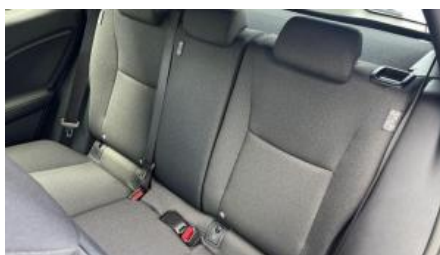

Afbeeldingen